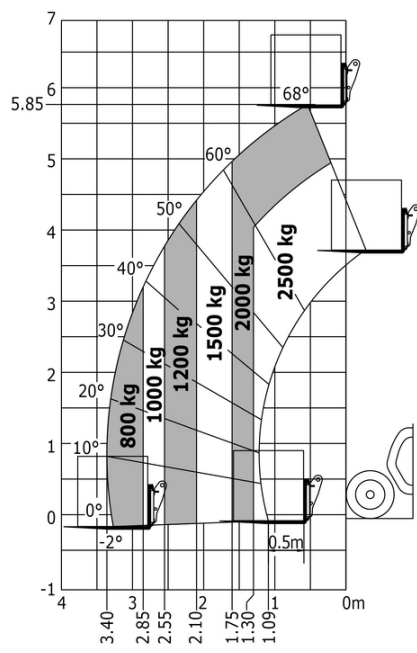

Technische fiche :

MT 625 H

 **MANITOU**
HANDLING YOUR WORLD

Capacities		Metrisch
Max. capacity		2500 kg
Max. lifting height		5.85 m
Max. outreach		3.40 m
Breakout force with bucket		3427 daN
Weight and dimensions		
Overall length to carriage	l11	3.83 m
Length to face of forks	l2	3.90 m
Overall width	b1	1.81 m
Overall height	h17	1.92 m
Wheelbase	y	2.30 m
Ground clearance	m4	0.33 m
Overall cab width	b4	0.79 m
Tilt-up angle	a4	12 °
Tilt-down angle	a5	117 °
External turning radius (over tyres)	Wa1	3.31 m
Unladen weight (with forks)		4800 kg
Overall weight		4800 kg
Tyres type		Pneumatic
Standard tyres		CAMSO SKS532 12-16.5
Forks length / width / section	l / e / s	1200 mm x 125 mm / 45 mm
Performances		
Lifting		8 s
Lowering		5.40 s
Extension		5.60 s
Retraction		4.30 s
Crowd		3.50 s
Dump		3.60 s
Engine		
Engine brand		Kubota
Engine model		V3307-CR-TE5B
Number of cylinders / Capacity of cylinders		4 - 3331 cm³
I.C. Engine power rating - Power (kW)		75 Hp / 55.40 kW
Max. torque / Engine rotation		265 Nm @ 1400 rpm
Drawbar pull (Laden)		3550 daN
Transmission		
Transmission type		Hydrostatic
Number of gears (forward / reverse)		2 / 2
Max. travel speed		24.90 km/h
Parking brake		Automatic negative parking brake
Service brake		Oil-Immersed multi-discs braking on front axles
Hydraulics		
Hydraulic pump type		Gear pump
Hydraulic Pressure		235 bar
Tank capacities		
Engine oil		11.20 l
Hydraulic oil		115 l
Fuel tank		63 l
Noise and vibration		
Noise at driving position (LpA)		76 dB
Noise to environment (LwA)		104 dB
Vibration on hands/arms		< 2.50 m/s²
Miscellaneous		
Steering wheels (front / rear)		2 / 2
Drive wheels (front / rear)		2 / 2
Safety / Safety cab homologation		Standard EN 15000 / Cabin ROPS - FOPS Level 1
Controls		JSM

MT 625 H - Tekening met afmetingen

MT 625 H - Lastendiagram

Machine on tyres with forks Metric

 **MANITOU**
HANDLING YOUR WORLD

Hoofdkantoor

B.P. 249 - 430 rue de l'Aubinière

44150 Ancenis Cedex - Frankrijk